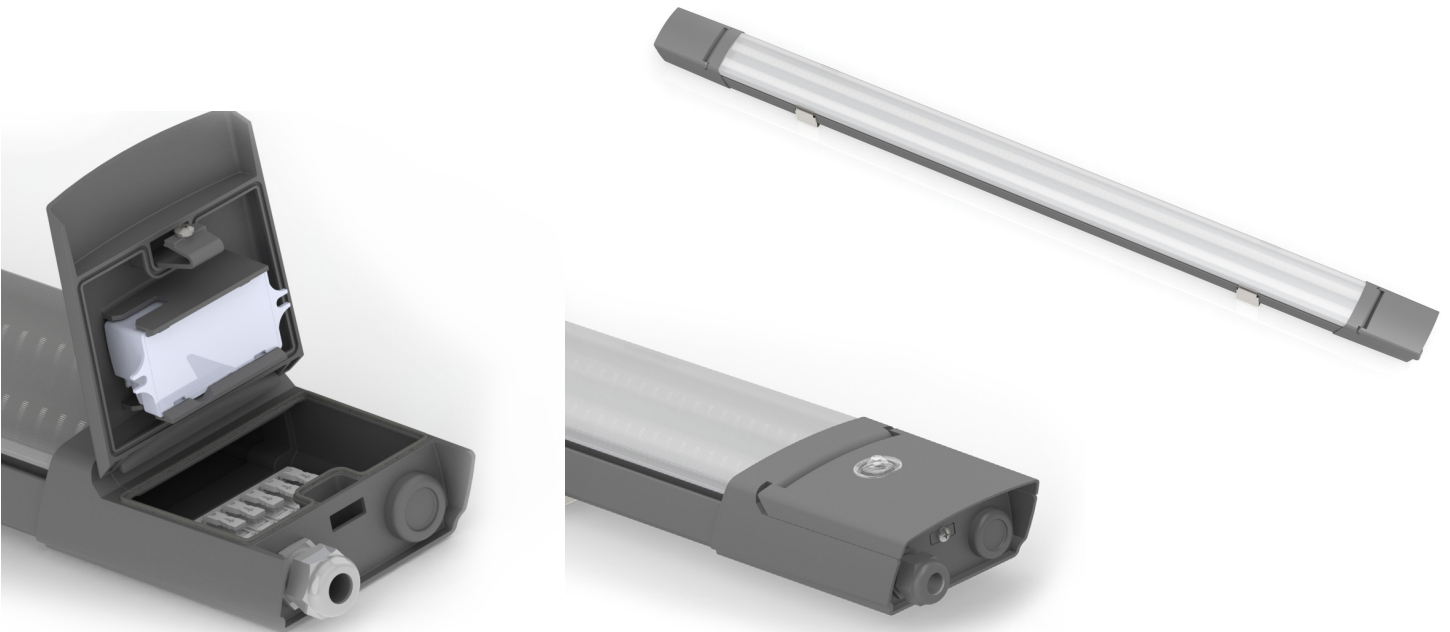

PROJECT NAME	
CATALOG NUMBER	
NOTES	
FIXTURE SCHEDULE	

LED LINEAR VAPOR TIGHT SERIES

The eLumigen LED Linear Vapor Tight fixtures are designed for installation at mounting heights of 18 feet (5.5 meters) or lower. These versatile and rugged fixtures are DLC Premium listed, have a high impact protection rating of IK10 and an IP66 rating. They are ideal for parking garages, loading docks, food processing plants and warehouses.

CRI > 80
PF > 0.90

FEATURES & BENEFITS

- Extremely Durable Housing
- IK10 protection rating; withstands up to 11 lbs (5kg) impact
- IP66 dust/water ingress protection for Indoor/Outdoor applications
- Fast installation
- Flip-down cover, easy access through-wiring
- Easily Connect with daisy-chain sockets on both ends
- Lightweight for easy installation
- Rigid diffuser with anti-yellowing technology
- DLC Premium Listed for Utility Rebates
- Dimmable; 0-10V
- Thermal protection to prevent electrical shocks
- Low glare and wide beam angle for optimal illumination

APPLICATIONS

- Industrial
- Manufacturing
- Warehouses
- Food processing plants
- Parking garages

TECHNICAL SPECIFICATION

Wattage:	34W	Wattage:	50W
Voltage:	110 – 277V, 50/60 Hz	Voltage:	110 – 277V, 50/60 Hz
Power Factor:	0.9	Power Factor:	0.9
Dimmable:	0-10V dimming down to 25%	Dimmable:	0-10V dimming down to 25%
Light Output:	4800 lumens	Light Output:	6500 lumens
CCT:	4000K (Cool white)	CCT:	4000K (Cool white) 5000K (Daylight)
CRI:	80+	CRI:	80+
Lifetime:	50,000 hours (L70)	Lifetime:	50,000 hours (L70)
Dimensions:	1259.8mm / 49.6"(L) 109.2mm / 4.3"(W) 60.9mm / 2.4"(H)	Dimensions:	1259.8mm / 49.6"(L) 109.2mm / 4.3"(W) 60.9mm / 2.4"(H)
Temperature Range :	-25°C to 45°C -13°F to 113°F	Temperature Range :	-25°C to 45°C -13°F to 113°F