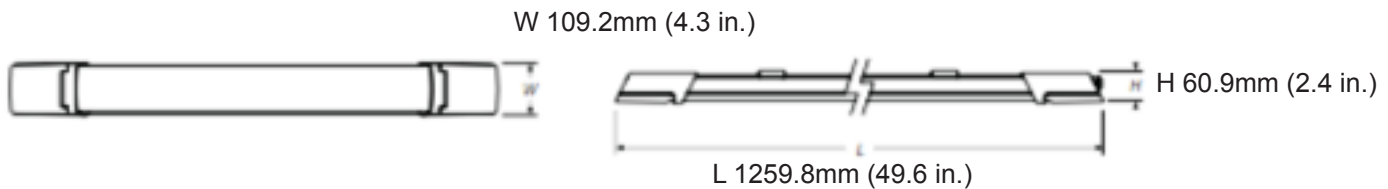

PROJECT NAME	
CATALOG NUMBER	
NOTES	
FIXTURE SCHEDULE	

LED LINEAR VAPOR TIGHT SERIES

The eLumigen LED Linear Vapor Tight fixtures are designed for installation at mounting heights of 18 feet (5.5 meters) or lower. These versatile and rugged fixtures are DLC Premium listed, have a high impact protection rating of IK10 and an IP66 rating. They are ideal for parking garages, loading docks, food processing plants and warehouses.

CRI > 80
PF > 0.90

FEATURES & BENEFITS

- Extremely Durable Housing
- IK10 protection rating; withstands up to 11 lbs (5kg) impact
- IP66 dust/water ingress protection for Indoor/Outdoor applications
- Fast installation
- Flip-down cover, easy access through-wiring
- Easily Connect with daisy-chain sockets on both ends
- Lightweight for easy installation
- Rigid diffuser with anti-yellowing technology
- DLC Premium Listed for Utility Rebates
- Dimmable; 0-10V
- Thermal protection to prevent electrical shocks
- Low glare and wide beam angle for optimal illumination

APPLICATIONS

- Industrial
- Manufacturing
- Warehouses
- Food processing plants
- Parking garages

TECHNICAL SPECIFICATION

Wattage:	34W	Wattage:	50W
Voltage:	110 – 277V, 50/60 Hz	Voltage:	110 – 277V, 50/60 Hz
Power Factor:	0.9	Power Factor:	0.9
Dimmable:	0-10V dimming down to 25%	Dimmable:	0-10V dimming down to 25%
Light Output:	4800 lumens	Light Output:	6500 lumens
CCT:	4000K (Cool white)	CCT:	4000K (Cool white) 5000K (Daylight)
CRI:	80+	CRI:	80+
Lifetime:	50,000 hours (L70)	Lifetime:	50,000 hours (L70)
Dimensions:	1259.8mm / 49.6"(L) 109.2mm / 4.3"(W) 60.9mm / 2.4"(H)	Dimensions:	1259.8mm / 49.6"(L) 109.2mm / 4.3"(W) 60.9mm / 2.4"(H)
Temperature Range :	-25°C to 45°C -13°F to 113°F	Temperature Range :	-25°C to 45°C -13°F to 113°F